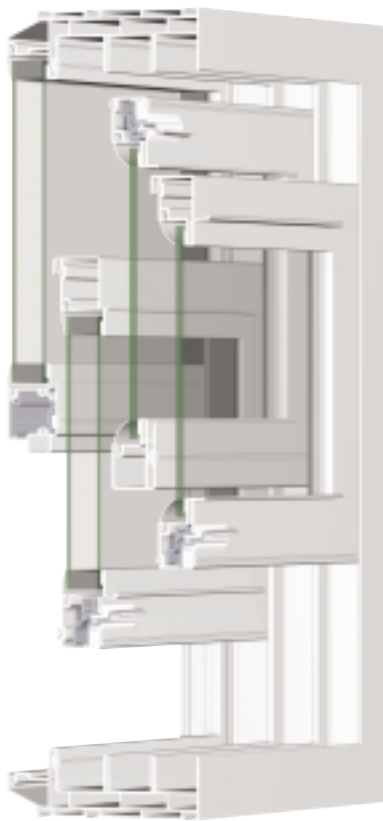

## Series 7000 Sound Suppression Windows

ModernView Sound Suppression Windows represent the most sophisticated technology available in sound control windows. This technologically advanced window delivers cutting edge sound suppression, outstanding thermal efficiency and the aesthetic beauty and maintenance free qualities of premium vinyl windows.

ModernView Sound Suppression Windows can be designed with an STC/EWR rating to meet most acoustical requirements, enabling you to deliver windows that meet the requirements of your customers.

- Unique, beveled frame design, shown here with an available mounting flange, gives a more streamlined and crafted appearance rather than the "boxy" look of alternative sound control products
- Designed and engineered with the placement and thickness of the glass optimized to provide the maximum in sound reduction
- Inner secondary glazing panel accepts up to 1/4" laminated glass for use where highest noise levels are encountered
- The pocket sill features a dual-weep/drainage system that weeps water away from the window while reducing air and dust penetration

- Provides comforting security and keeps sash units tight and secure to seal out weather
- Designed for easy operation, the integral lift rails allow easy opening and closing of the window
- Full-length interlocking meeting rails reduce air and water infiltration and add structural integrity to both inner and outer sash systems
- Extra-thick vinyl walls in main frame and sash add strength and stability