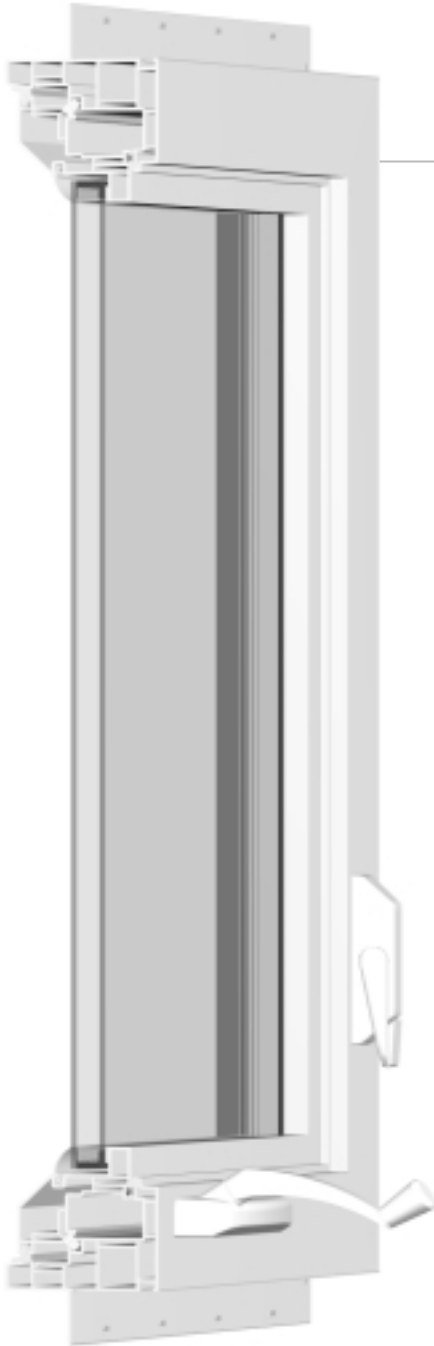

Series2050 Vinyl Casement Windows

Series 2050 Vinyl Casement Window

- Multi-cavity vinyl chambers improve thermal performance and structural integrity
- Beveled exterior frame adds a stylish architectural accent
- 3/4" insulated glass provides energy saving, thermal efficiency
- Decorative grids available in Colonial or Perimeter styles. Available in 5/8" flat or 1" sculptured
- Triple weather-strip blocks wind and water infiltration
- Concealed hinge and operating hardware provide a smooth, sleek appearance
- Pre-punched integral nailing-fin targets proper nail location for quick, easy installation
- Precision-mitered/fusion-welded corners provide superior structural strength and weather resistance
- Easy care vinyl with integral color throughout for durable, lasting beauty
- Multipoint locking hardware provides comforting security and a weather-tight seal between the frame and operating sash
- Easy to operate casement window opens a full 90° for maximum ventilation and comfort
- Roto-gear operator provides a smooth, easy open and close action
- Intersecting T-bar construction provides exceptional structural integrity for combination units
- Choice of White, Almond or Adobe color or White with Brown painted exterior