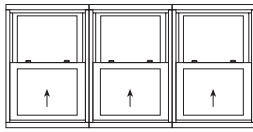

ModernView
PROFESSIONAL SERIES WINDOWS & DOORS®

*Series 3500
Double Hung
Window*

Series 3500

- Full screen standard.
- Both sashes operate and tilt in.
- 25-year glass breakage warranty – standard.
- Available colors: white, almond.
- Low-E/Argon for maximum energy efficiency and Energy Star rating – standard.
- Constant force/coil balance for easy sash movement.
- Optional Light Natural or Dark Hillside interior wood finish; Bronze Exterior Finish.
- Optional Krypton Insulation Package.
- Optional decorative glass.
- Optional brass locks and grid.
- Optional double-strength glass.
- Optional lifetime glass breakage warranty.
- Jamb depth 3.25".

#3500 DH
Double-Hung

#3500 DH Triple

#3500 PW Picture Window with
#3500 DH Double-Hung Flankers

Attractive beveled edge
adds classic charm

Night latch allows for
nighttime ventilation

Size guidelines:

Minimum width - 17 3/4"

Maximum width - 54"

Minimum height - 26"

Maximum height - 91"

Sizes are exact; maximum
united inches - 126"