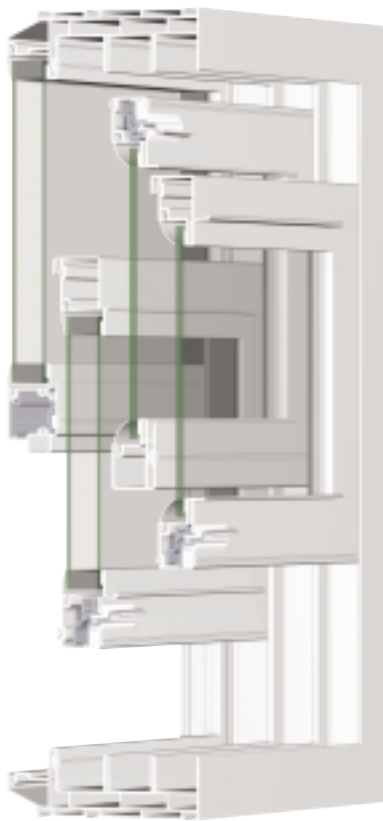

ModernView
PROFESSIONAL SERIES WINDOWS & DOORS

Series 7000 Sound Suppression Windows

ModernView Sound Suppression Windows represent the most sophisticated technology available in sound control windows. This technologically advanced window delivers cutting edge sound suppression, outstanding thermal efficiency and the aesthetic beauty and maintenance free qualities of premium vinyl windows.

ModernView Sound Suppression Windows can be designed with an STC/EWR rating to meet most acoustical requirements, enabling you to deliver windows that meet the requirements of your customers.

- Unique, beveled frame design, shown here with an available mounting flange, gives a more streamlined and crafted appearance rather than the "boxy" look of alternative sound control products
- Designed and engineered with the placement and thickness of the glass optimized to provide the maximum in sound reduction
- Inner secondary glazing panel accepts up to 1/4" laminated glass for use where highest noise levels are encountered
- The pocket sill features a dual-weep/drainage system that weeps water away from the window while reducing air and dust penetration

- Provides comforting security and keeps sash units tight and secure to seal out weather
- Designed for easy operation, the integral lift rails allow easy opening and closing of the window
- Full-length interlocking meeting rails reduce air and water infiltration and add structural integrity to both inner and outer sash systems
- Extra-thick vinyl walls in main frame and sash add strength and stability

Model 7100 Single-Hung is pictured. Companion horizontal slider and picture windows are also available.

12775 East 38th Avenue ■ Denver, CO 89239

Manufacturer reserves the right to substitute components as necessary for continued product improvement.